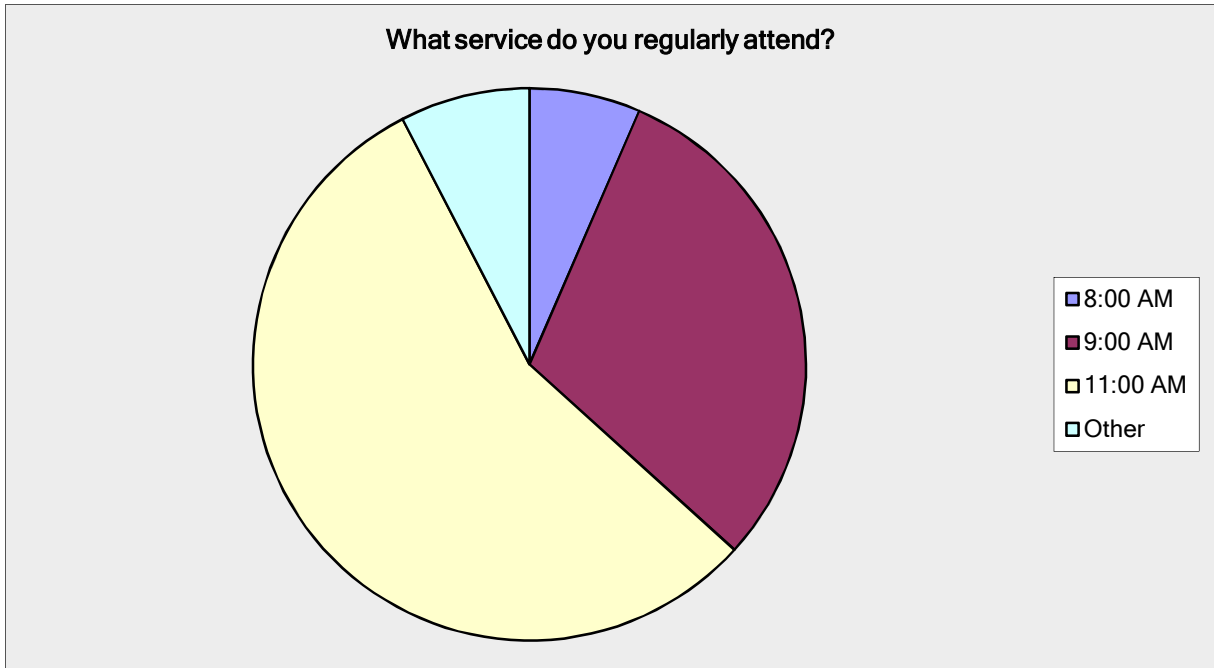

St. Mark's Cathedral, Seattle

What service do you regularly attend?		
Answer Options	Response Percent	Response Count
8:00 AM	6.5%	19
9:00 AM	30.2%	88
11:00 AM	55.7%	162
Other	7.6%	22
answered question		291
skipped question		33

St. Mark's Cathedral, Seattle

Please indicate which of the options below best describes your role in the church:

Answer Options	Response Percent	Response Count
not involved beyond attending worship	22.0%	64
worship leader	8.9%	26
vestry member	3.4%	10
social justice ministry	14.1%	41
christian formation & spirituality	4.8%	14
arts and music	11.7%	34
stewardship	3.8%	11
other involvement	26.8%	78
none of the above	4.5%	13
answered question		291
skipped question		33

Please indicate which of the options below best describes your role in the church:

St. Mark's Cathedral, Seattle

How much change do you believe is required for your vision of the church to be realized?

Answer Options	Response Percent	Response Count
Almost no change	7.9%	23
Small amount of change	21.0%	61
Moderate amount of change	41.9%	122
Large amount of change	22.0%	64
Change in nearly every area	0.7%	2
Don't know	6.5%	19
<i>answered question</i>		291
<i>skipped question</i>		33