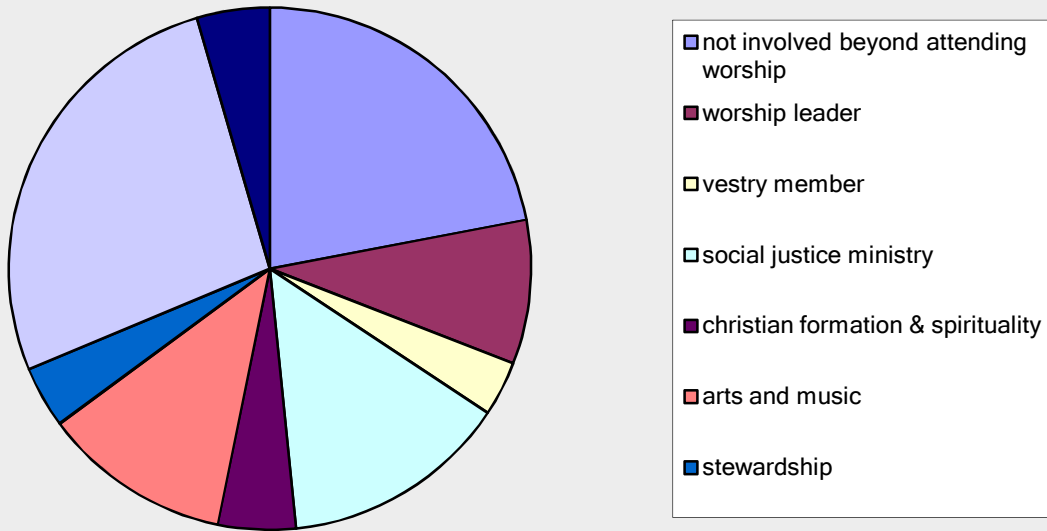

St. Mark's Cathedral, Seattle

What service do you regularly attend?		
Answer Options	Response Percent	Response Count
8:00 AM	6.5%	19
9:00 AM	30.2%	88
11:00 AM	55.7%	162
Other	7.6%	22
answered question		291
skipped question		33

St. Mark's Cathedral, Seattle

Please indicate which of the options below best describes your role in the church:

Answer Options	Response Percent	Response Count
not involved beyond attending worship	22.0%	64
worship leader	8.9%	26
vestry member	3.4%	10
social justice ministry	14.1%	41
christian formation & spirituality	4.8%	14
arts and music	11.7%	34
stewardship	3.8%	11
other involvement	26.8%	78
none of the above	4.5%	13
answered question		291
skipped question		33

Please indicate which of the options below best describes your role in the church:

St. Mark's Cathedral, Seattle

How much change do you believe is required for your vision of the church to be realized?

Answer Options	Response Percent	Response Count
Almost no change	7.9%	23
Small amount of change	21.0%	61
Moderate amount of change	41.9%	122
Large amount of change	22.0%	64
Change in nearly every area	0.7%	2
Don't know	6.5%	19
<i>answered question</i>		291
<i>skipped question</i>		33